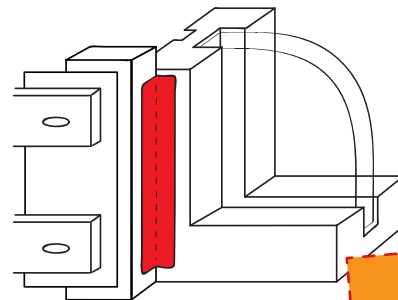

Call from the UK
0800 433 4833

Airstop Window Tape

DESCRIPTION

Isocell Airstop Window Tape is a foldable adhesive tape with tear-resistant backing strips that can be pulled off individually (15mm/20mm/25mm) for an easy and effective seal of the airtight joint at window and corner connections. Working temperature: from -5°C. Available with additional acryl adhesive strips for adhesion on either side of frame! Joint connections to the higher standards of RAL and ÖNORM B5320 achievable.

BENEFITS/USAGE

- Easy application around corner/window junctions
- **NEW!** Airstop Corner tape with divided backing strip available with a 30mm/30mm split
- Butt joints of panels

PREPARATION

Any surface being adhered to should be properly prepared and must be free from dust and grease and substrates must be dry. The greater the pressure applied, the better the performance of the adhesive tape.

APPLICATION

Airstop Window Tape is cut to the required length and folded to an L-shape. Start by fitting the narrow strip (15mm) of **Airstop Window Tape** to the corner/edge of the window frame/corner detail and then remove the remaining backing strip as it is being applied along the window frame. To complete the installation, remove the second outer backing strip (25mm) as you progress around the detail and firmly press into corner or reveal to complete the seal. The centre strip (20mm) remains in place for reinforcement of corner details.

PROPERTIES

Composition	Foldable system adhesive tape with pure acrylate adhesive and three individual pull-off liners
Roll Width	60mm
Roll Length	25m
Carton Contents	10 rolls
Working Temperature	From -5°C
Temperature Resistance	-40°C to +100°C
Resistance to Ageing	30 years
Storage	Cool and dry
Colour	White with red Airstop imprint